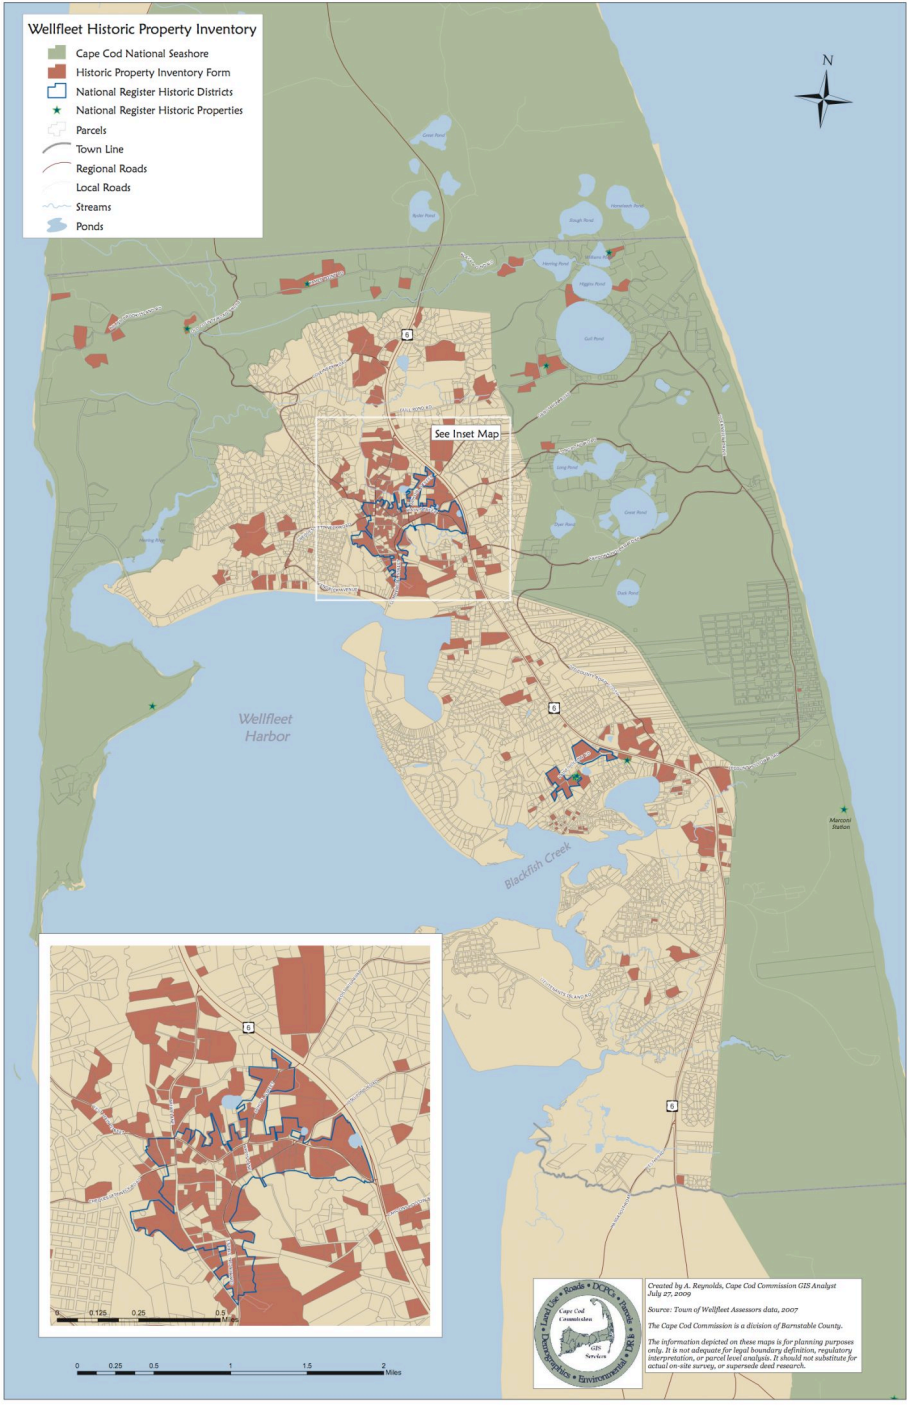

Wellfleet Historic Property Inventory

- Cape Cod National Seashore
- Historic Property Inventory Form
- National Register Historic Districts
- National Register Historic Properties
- Parcels
- Town Line
- Regional Roads
- Local Roads
- Streams
- Ponds

See Inset Map