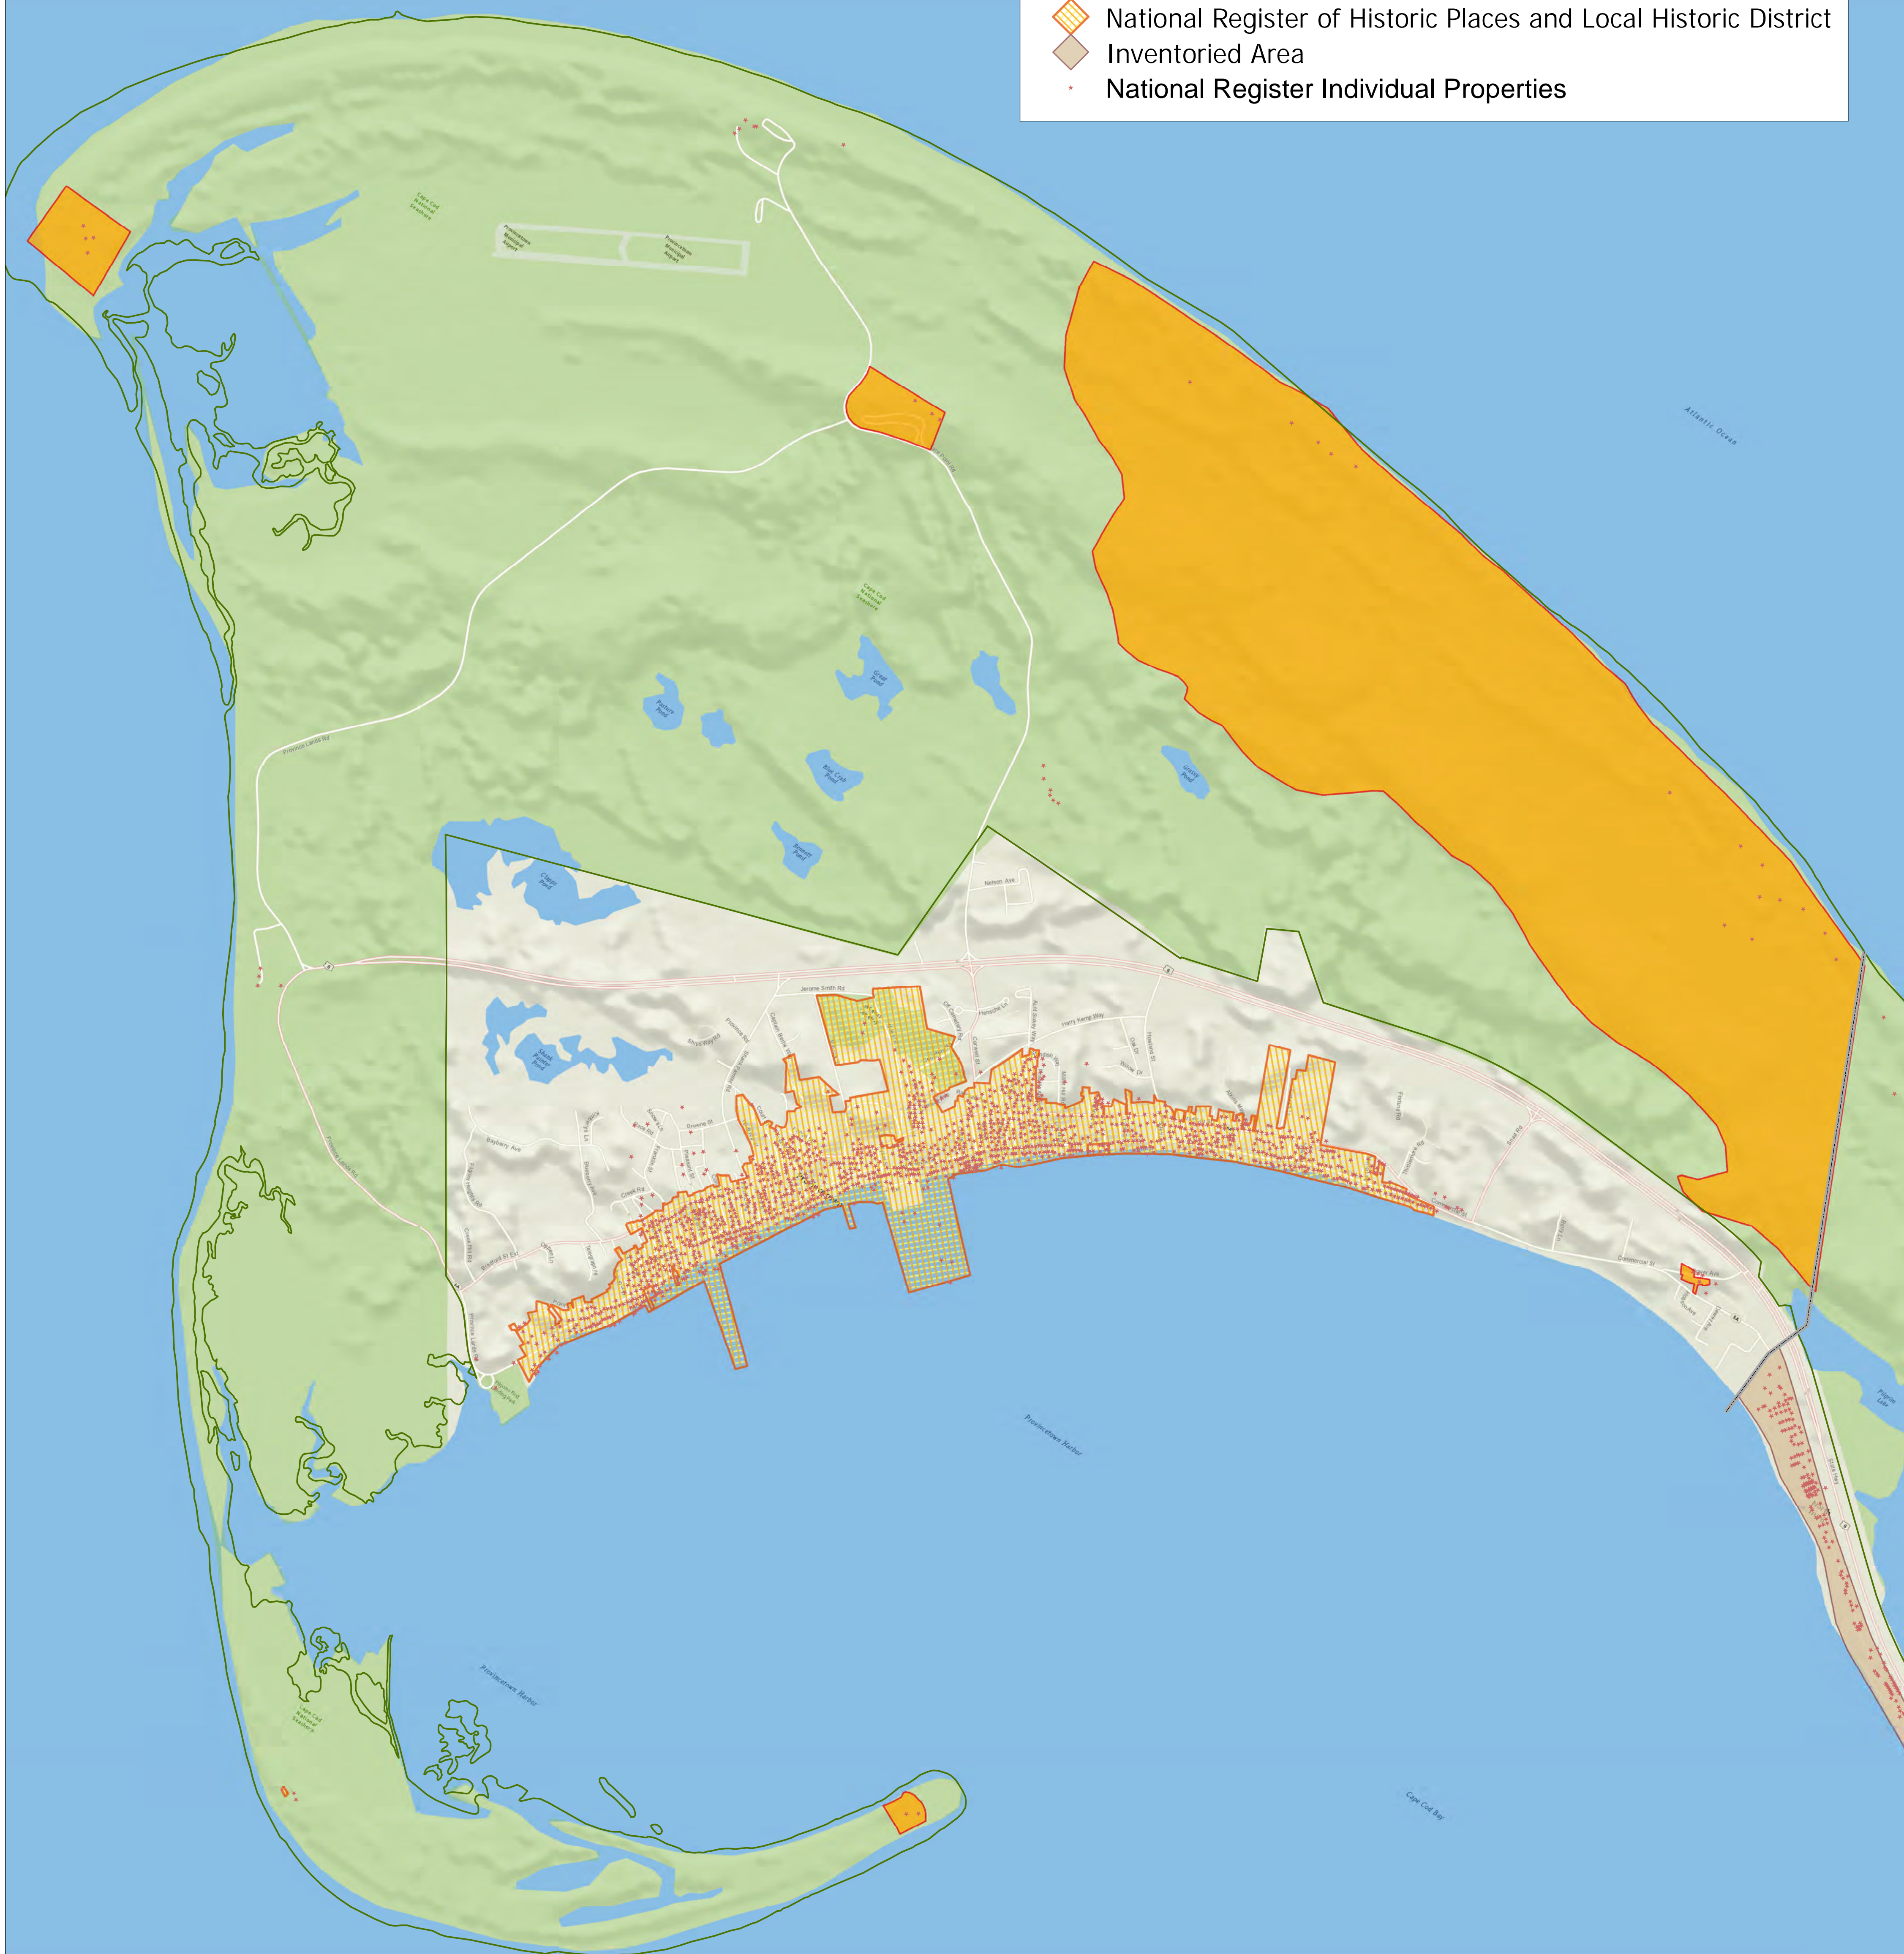

Legend

- Town Line
- Cape Cod National Seashore
- Historic Resource Designations
  - National Register of Historic Places
  - Local Historic District
  - National Register of Historic Places and Local Historic District
  - Inventoried Area
  - National Register Individual Properties

Provincetown Cultural Resources Inventory

September 2014

User: areynolds

Date: 11/24/2014

Resource Data: Massachusetts Historical Commission, 2014

*The information depicted on these maps is for planning purposes only. It is not adequate for legal boundary definition, regula-
interpretation, or parcel level analysis. It should not substitute for actual on-site survey, or supersede deed research.*

CAPE COD COMMISSION