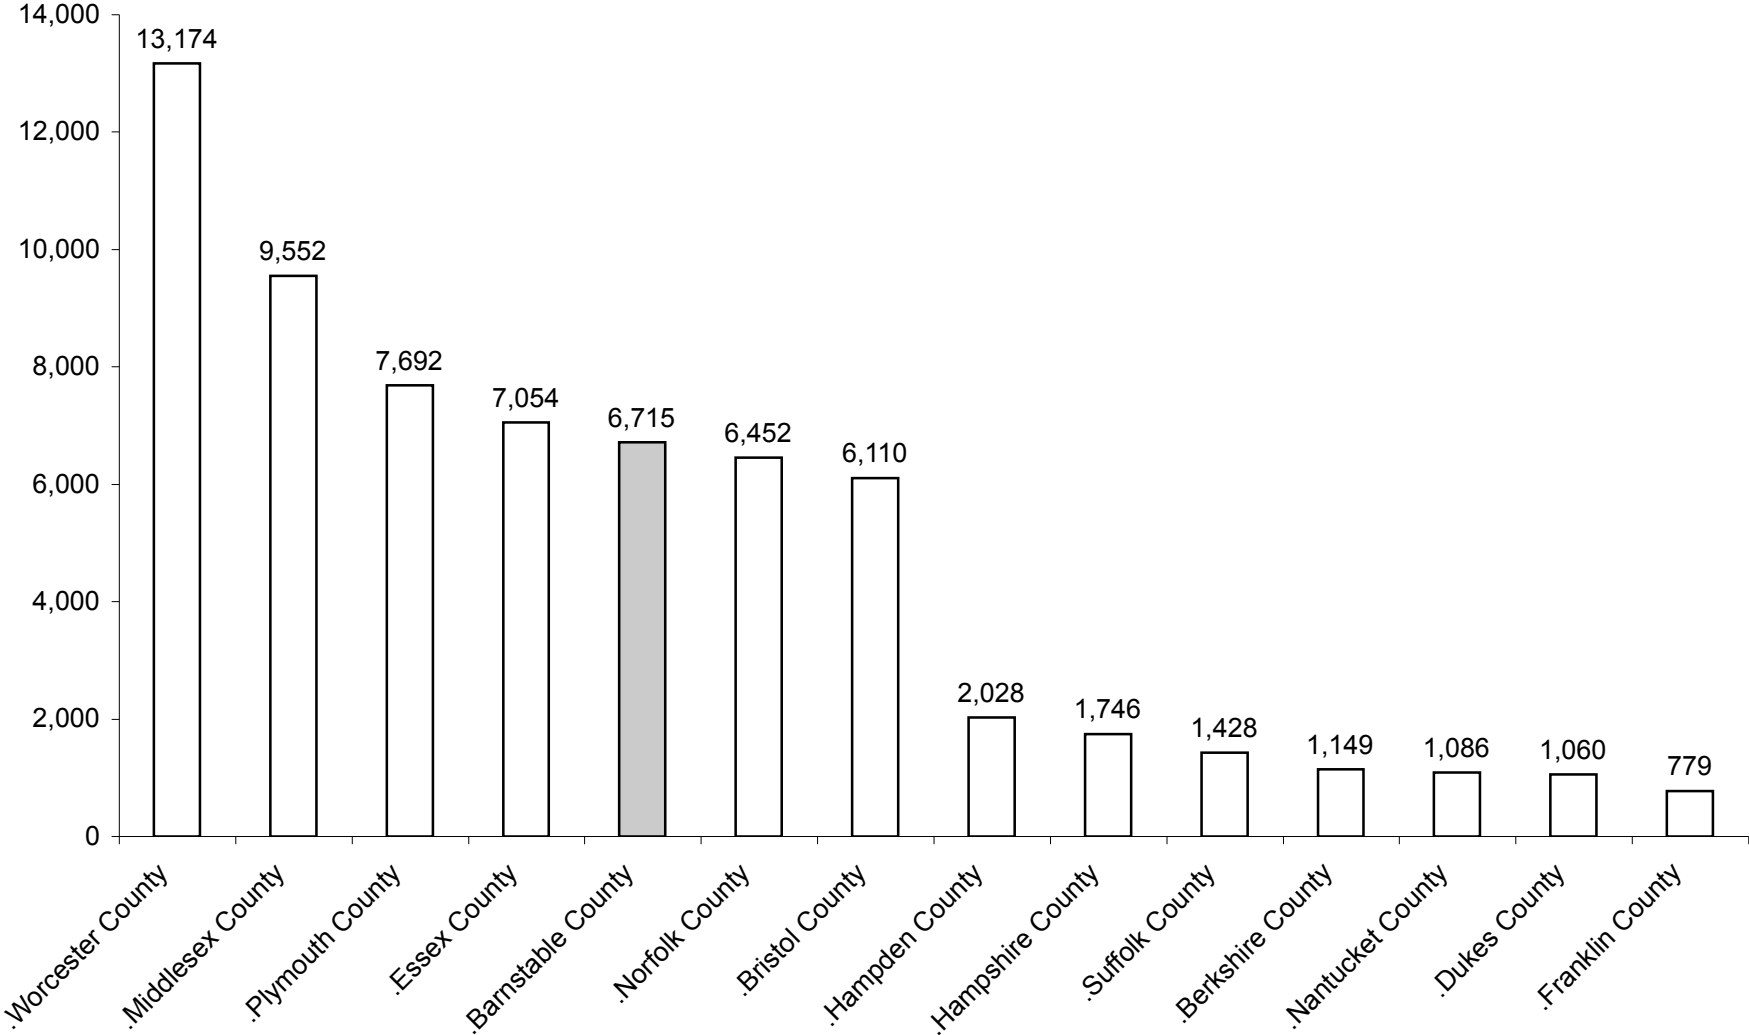

MASSACHUSETTS COUNTY HOUSING GROWTH

2000-05

Source: U.S. Census Bureau 2005 Housing Estimates issued August 21, 2006

Housing Units added 2000-05 per Estimates